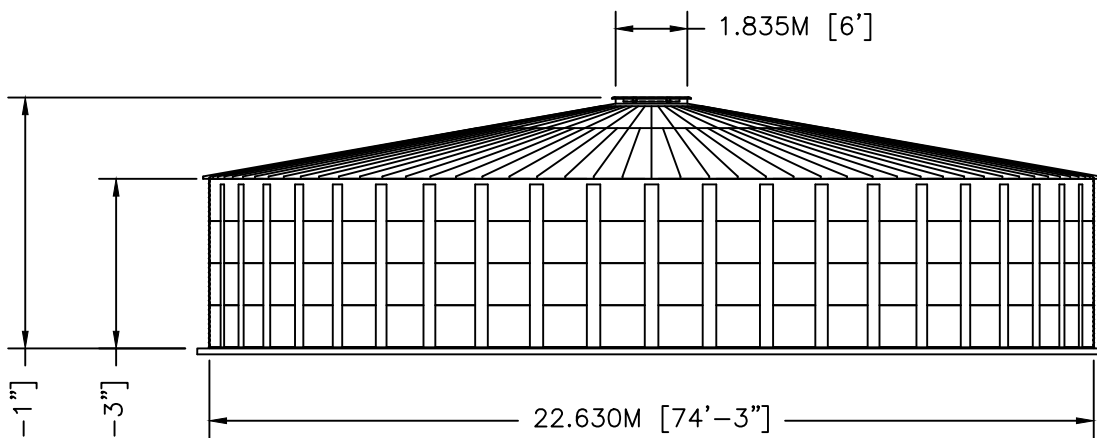

PLAN

ELEVATION

STEEL CORE TANK, LLC.
WWW.STEELCORETANK.COM
 (844) 225-0881

	BY	DATE
DWN	XXX	XX/XX/XX
CKD		
ENG		

TITLE STEELCORE WATER TANK SCT-7404-LJR		
WTU24-04 72"PR 30DEG J-RIB		
NOMINAL CAPACITY - 1598.856M3 [422,373 GAL]		
DWG. NO.	SCT7404-LJR WTU24-04	REV. NO.

SIZE:	SCALE:	SHEET	OF
A	1/16"=1'-0"	1	1